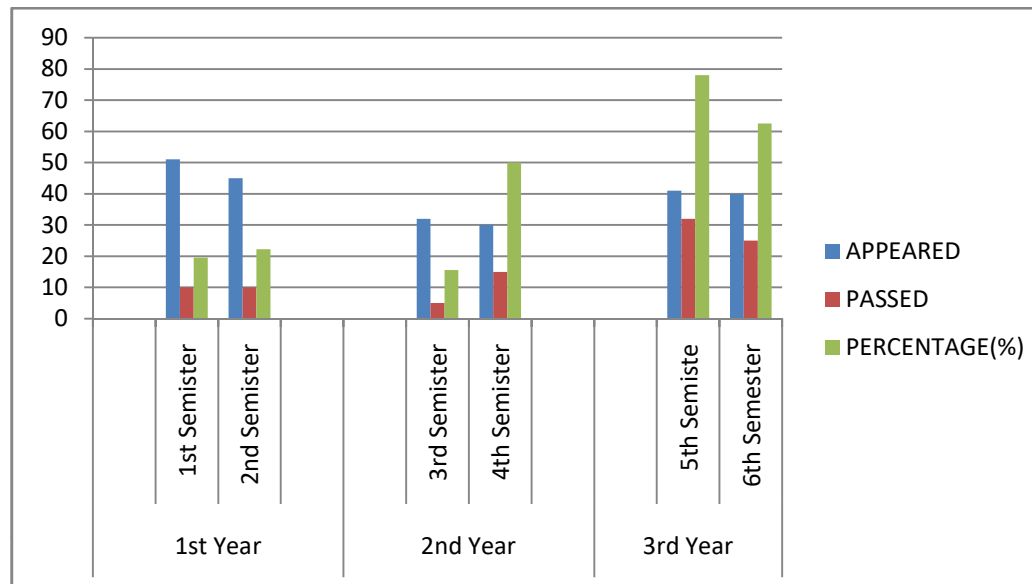

2019-20 B.Com Result				
YEAR	SEMISTER	APPEARED	PASSED	PERCENTAGE (%)
1st Year				
	1st Semester	51	10	19.61
	2nd Semester	45	10	22.22
2nd Year				
	3rd Semester	32	5	15.62
	4th Semester	30	15	50
3rd Year				
	5th Semester	41	32	78.05
	6th Semester	40	25	62.5