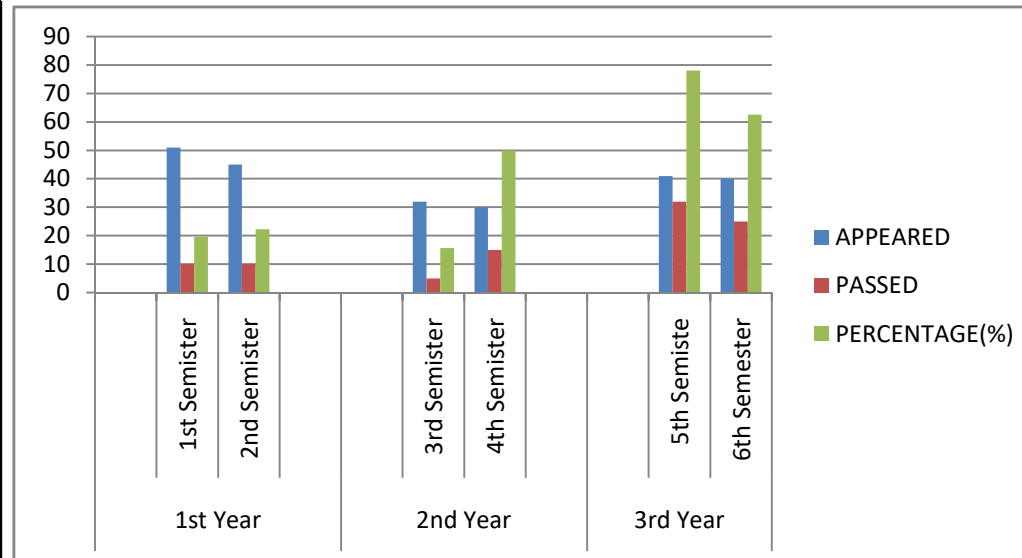

2016-17 B.Com Result				
YEAR	SEMISTER	APPEARED	PASSED	PERCENTAGE (%)
1st Year				
	1st Semester	64	30	46.88
	2nd Semester	50	15	30
2nd Year				
	3rd Semester	64	20	31.25
	4th Semester	50	18	36
3rd Year	No Semester	50	40	80

2018-19 B.Com Result				
YEAR	SEMISTER	APPEARED	PASSED	PERCENTAGE (%)
1st Year				
	1st Semester	51	10	19.61
	2nd Semester	45	10	22.22
2nd Year				
	3rd Semester	32	5	15.62
	4th Semester	30	15	50
3rd Year				
	5th Semeste	41	32	78.05
	6th Semester	40	25	62.5