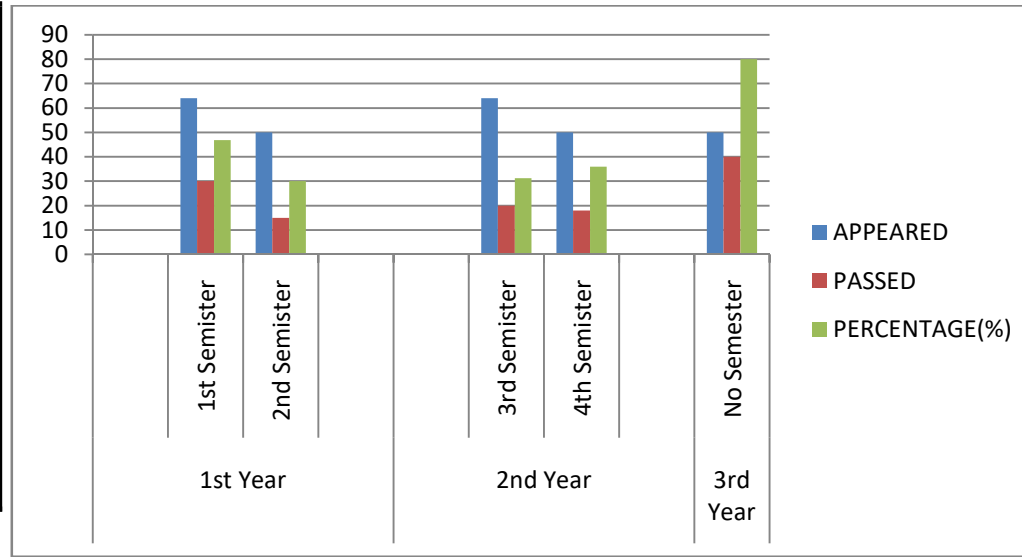

2016-17 B.Com Result				
YEAR	SEMISTER	APPEARED	PASSED	PERCENTAGE (%)
1st Year				
	1st Semester	64	30	46.88
	2nd Semester	50	15	30
2nd Year				
	3rd Semester	64	20	31.25
	4th Semester	50	18	36
3rd Year	No Semester	50	40	80

2018-19 B.Com Result				
YEAR	SEMISTER	APPEARED	PASSED	PERCENTAGE (%)
1st Year				
	1st Semester	51	10	19.61
	2nd Semester	45	10	22.22
2nd Year				
	3rd Semester	32	5	15.62
	4th Semester	30	15	50
3rd Year				
	5th Semeste	41	32	78.05
	6th Semester	40	25	62.5